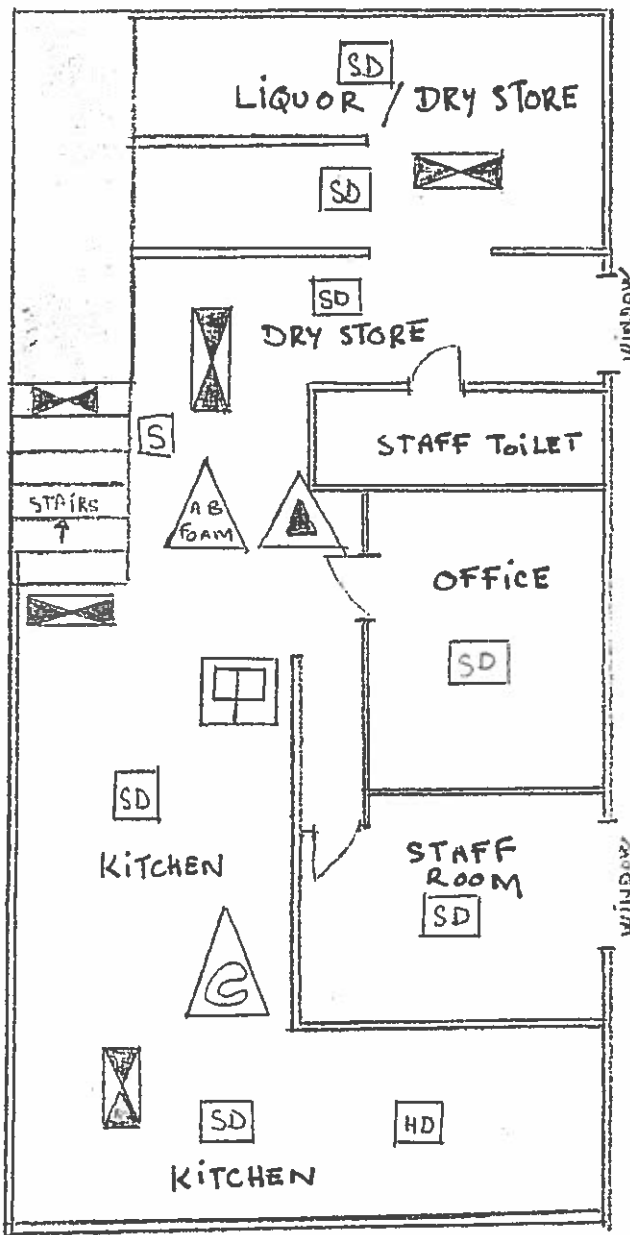

SHOREDITCH GRILL Ltd
45 REDCHURCH STREET
LONDON E2 7DJ

DRAWN BY: EMMANUEL TREMOLANI
JULY 2014

DRAWING: No. 1 GROUND FLOOR

LBTH
TRADING STANDARDS
23 JUL 2014

LICENSING

REDCHURCH STREET

CHANCE STREET

SHOREDITCH GRILL LTD - LOWER GROUND FLOOR

45 REDCHURCH STREET - LONDON E2 7DJ

DRAWN BY: EMMANUEL TREMOLANI JULY 2014

DRAWING No. 2 LOWER GROUND FLOOR

KEY TO PLAN SYMBOLS — July 2014

FIRE FIGHTING EQUIPMENT

SHOREDITCH GRILL Ltd

45 REDCHURCH STREET E2 7DJ