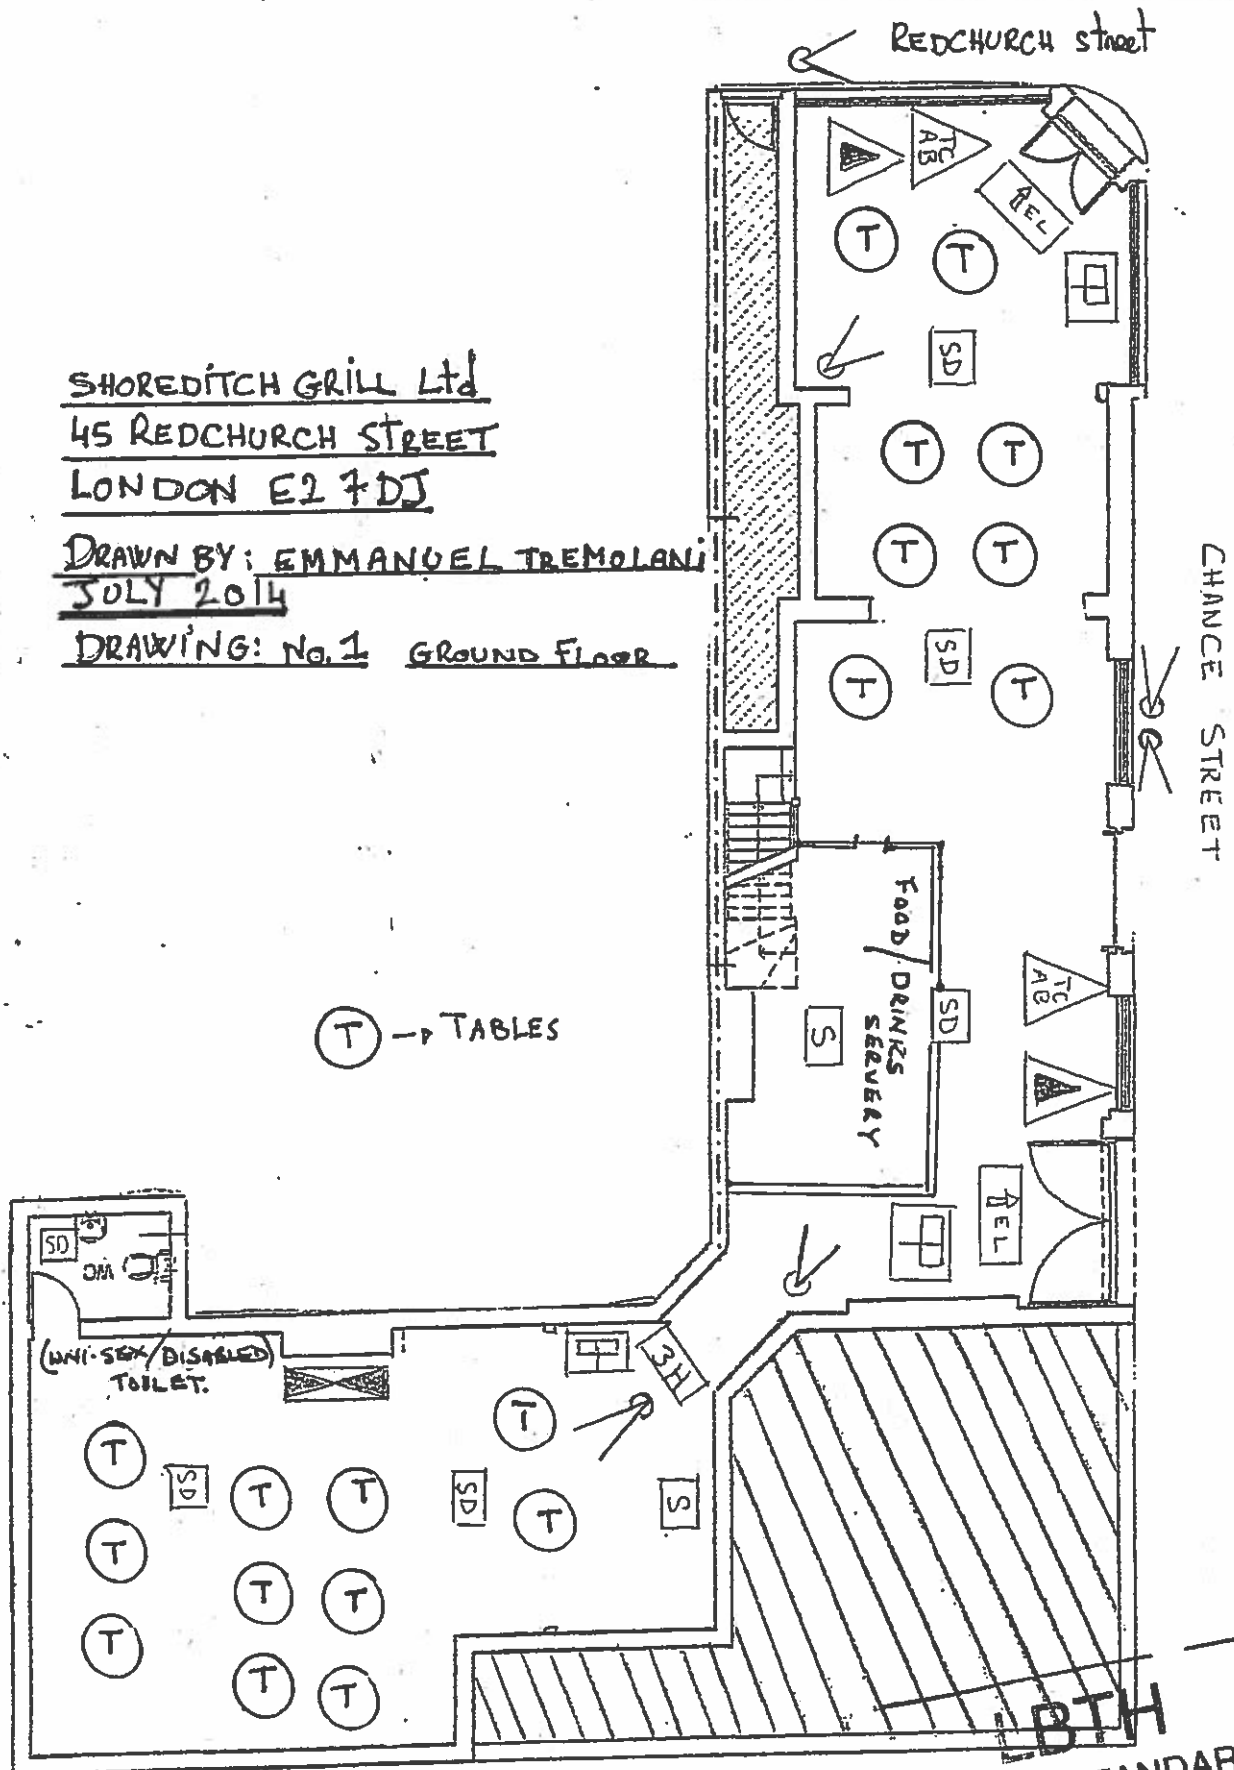

SHOREDITCH GRILL Ltd
45 REDCHURCH STREET
LONDON E2 7DJ

DRAWN BY: EMMANUEL TREMOLANI
JULY 2014

DRAWING: No. 1 GROUND FLOOR

LBTH
TRADING STANDARDS
23 JUL 2014

LICENSING

REDCHURCH STREET

CHANCE STREET

SHOREDITCH GRILL LTD - LOWER GROUND FLOOR

45 REDCHURCH STREET - LONDON E2 7DJ

DRAWN BY: EMMANUEL TREMOLANI JULY 2014

DRAWING No. 2 LOWER GROUND FLOOR

KEY TO PLAN SYMBOLS — July 2014

FIRE FIGHTING EQUIPMENT

SHOREDITCH GRILL Ltd

45 REDCHURCH STREET E2 7DJ